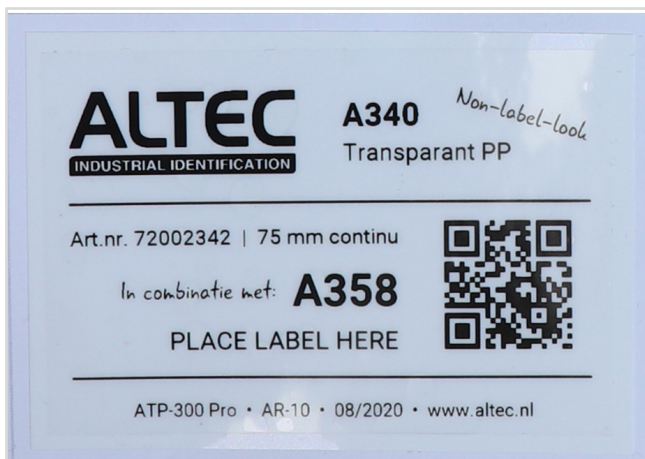

75MMX30MTR A340 TRANSP "NO LABEL LOOK"