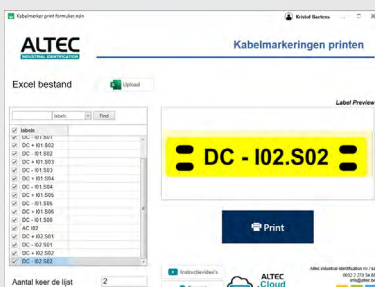

Licentiemodellen

Single user

Met deze licentie kan u één exemplaar van de software op één workstation uitvoeren. U kan een onbeperkt aantal printers vanaf deze computer gebruiken. Deze licentievorm kan geactiveerd worden online of beschikbaar worden gebracht via een USB hardware key

Multi user

Met uw licentie kan u een onbeperkt aantal lokale installaties uitvoeren op een onbeperkt aantal computers op voorwaarde dat deze workstations kunnen communiceren met elkaar en behoren tot hetzelfde domein. Er is geen installatie van een dedicated licentieserver noodzakelijk. Het aantal printers dat u kan gebruiken, wordt beperkt door het aantal "print licenties" dat bij uw licentie worden geleverd. Al uw computers worden geactiveerd met dezelfde licentiesleutel. U kan tijdelijk het aantal licenties door meerdere gebruikers overschrijden (30 dagen). Deze functionaliteit is beperkt in tijd en bieden we u aan om een tijdelijke situatie op te vangen (vervangen van een defecte printer). Indien deze situatie eerder van permanente aard zou zijn, kan u steeds uw licentie uitbreiden met meerder printlicenties (per 5 eenheden).

In dit licentiemodel worden alle aangestuurde printers in rekening gebracht als gebruikte licentie. Hierbij wordt er door de omgeving een controle gedaan op het unieke karakter van een printtoestel.

Hiervoor wordt er rekening gehouden met een combinatie van:

- Printermodelnaam. Dit is de modelnaam (hard coded) die vast is gelegd in de printer driver
- Printerlocatie. Hoe en via welke interface is de printer aangesloten op uw omgeving. Dit kan zijn door middel van de onderstaande gegevens:
  - IP adres voor netwerkprinters
  - Workstation + poort voor toestellen die lokaal aan een workstation zijn aangesloten (bvb USB)

Iedere licentie gekoppeld aan een toestel dat gedurende 7 dagen niet werd gebruikt, zal automatisch worden vrijgegeven door het systeem.

AANDACHT: Wij raden aan de poorten 6772 en 6773 op uw workstation open te zetten om een vlotte communicatie met de licentieserver te kunnen garanderen. Het systeem zal via deze poorten de noodzakelijke pakketten die hiervoor nodig zijn uitsturen en ontvangen.

Installatievereisten

Gelieve rekening te houden met volgende systeemvereisten:

- CPU: Intel or compatible x86 family processor
- Memory: 2 GB or more RAM
- Hard drive: 1 GB of available disk space
- Display: 1366×768 or higher resolution monitor
- Recommended printer drivers: NiceLabel printer driver V5.1 or higher
- 32-bit or 64-bit Windows operating systems: Windows Server 2008 R2, Windows 7, Windows 8, Windows 8.1, Windows Server 2012, Windows Server 2012 R2, Windows 10, Windows Server 2016 (Windows Server Core and Windows Nano Server are not supported) Microsoft .NET Framework Version 4.5